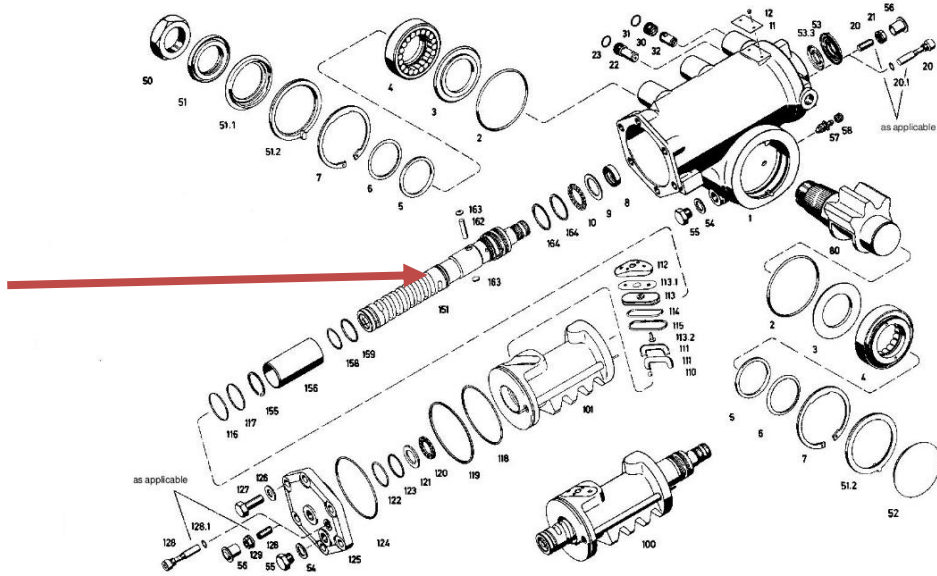

**Steering box pinion Part No. 80170002 series ZF8098**

Alternative part number	Application
HRG0002RP	4.8 RHD ZF8098

More new products at <https://www.atg-components.com/warehouse-news>